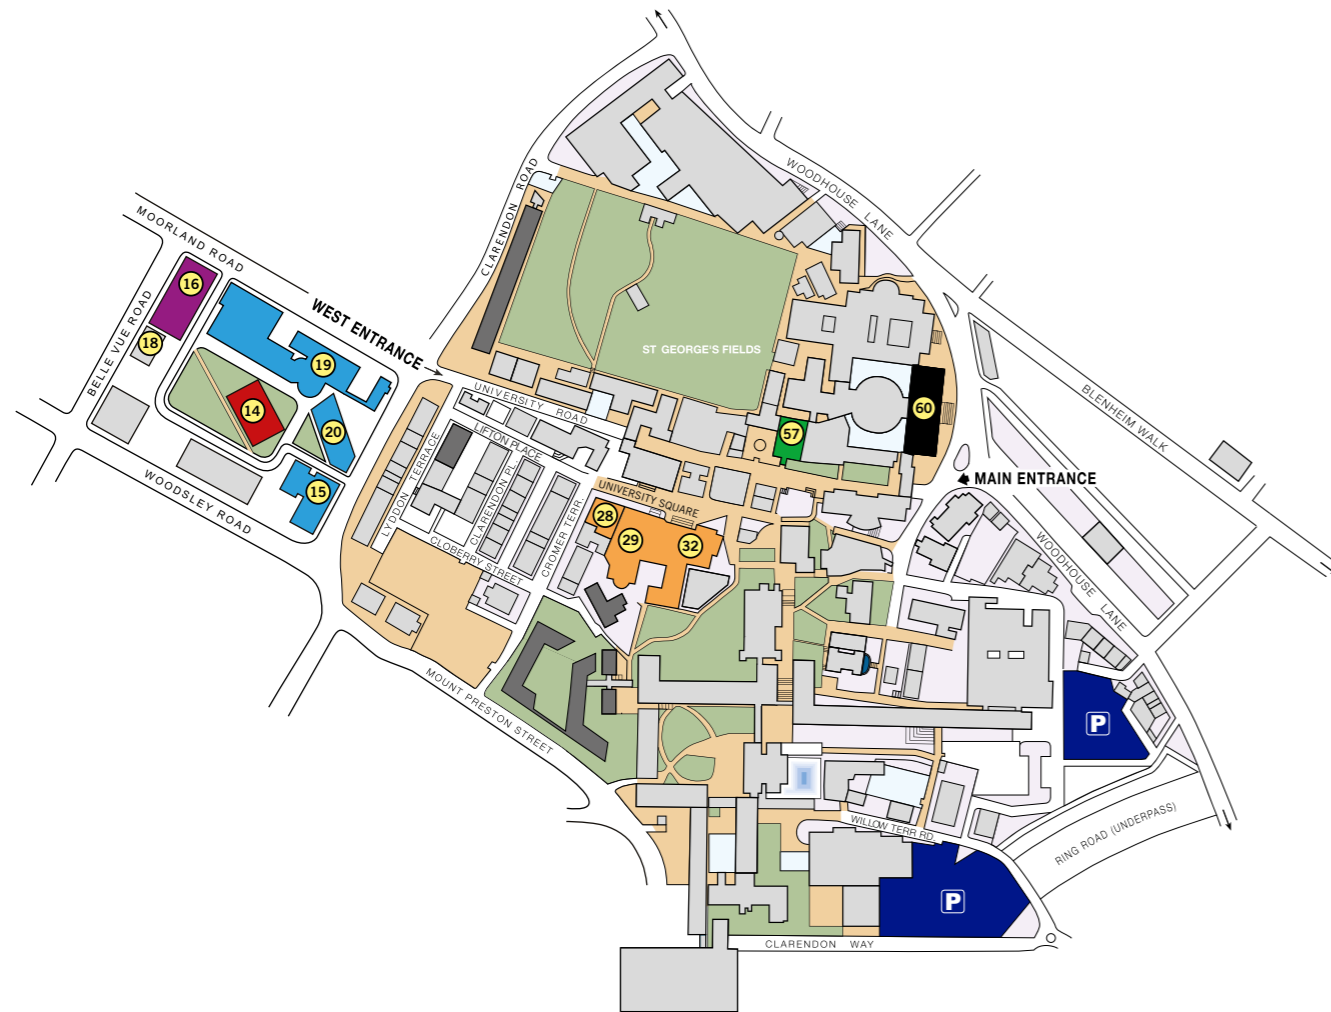

# Conference Map

### Key

#### VENUES

- 14 Meadow Teaching Rooms
- 15 Business School – Charles Thackrah
- 16 Liberty Building
- 18 Western Lecture Theatre
- 19 Business School: Maurice Keyworth Building
- 20 Clarendon Building
- 28 University House
- 29 Refectory
- 32 Leeds University Union
- 57 Great Hall
- 60 Parkinson Building

# Room Maps